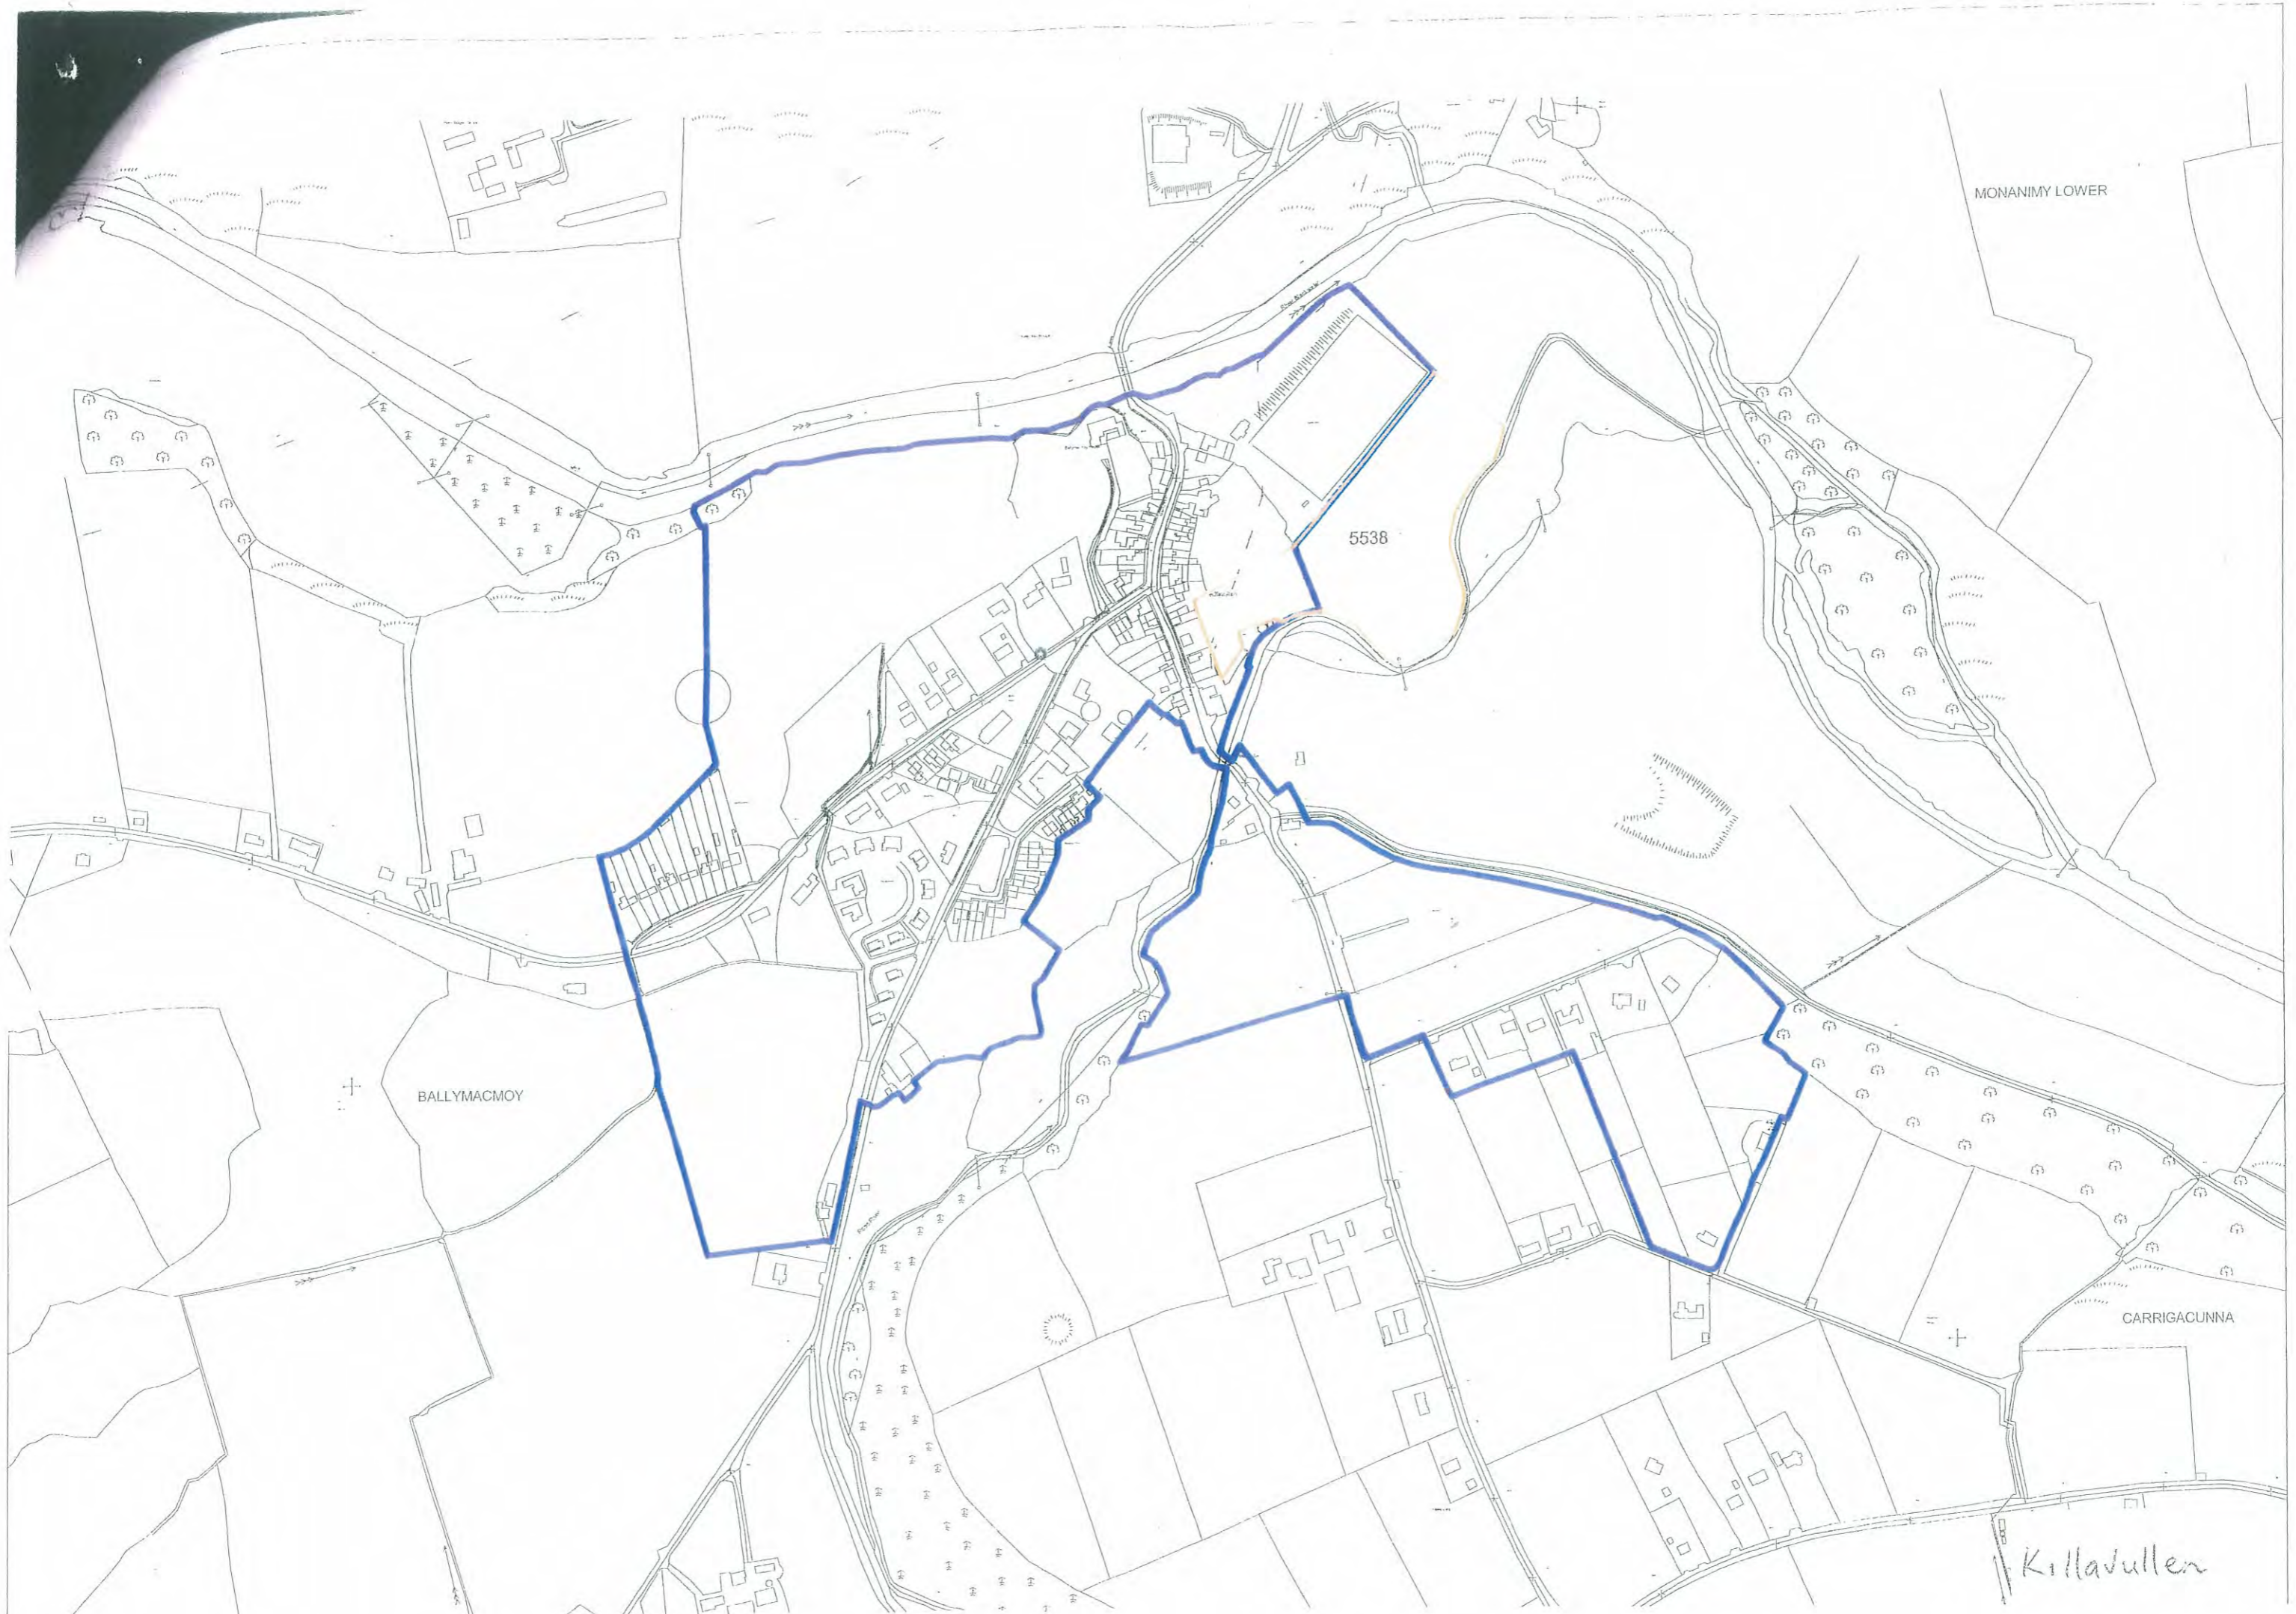

WATERLOO HILLS

5317

5152

5037

5318

5194

5609

5444

MONANIMY LOWER

5538

BALLYMACMOY

CARRIGACUNNA

Killavullen

BALLYBEG

Hunting Bridge

Hazel Wood

Hazel Wood

5372

New Twopothouse

BALTYDANIEL EAST

Field Closing