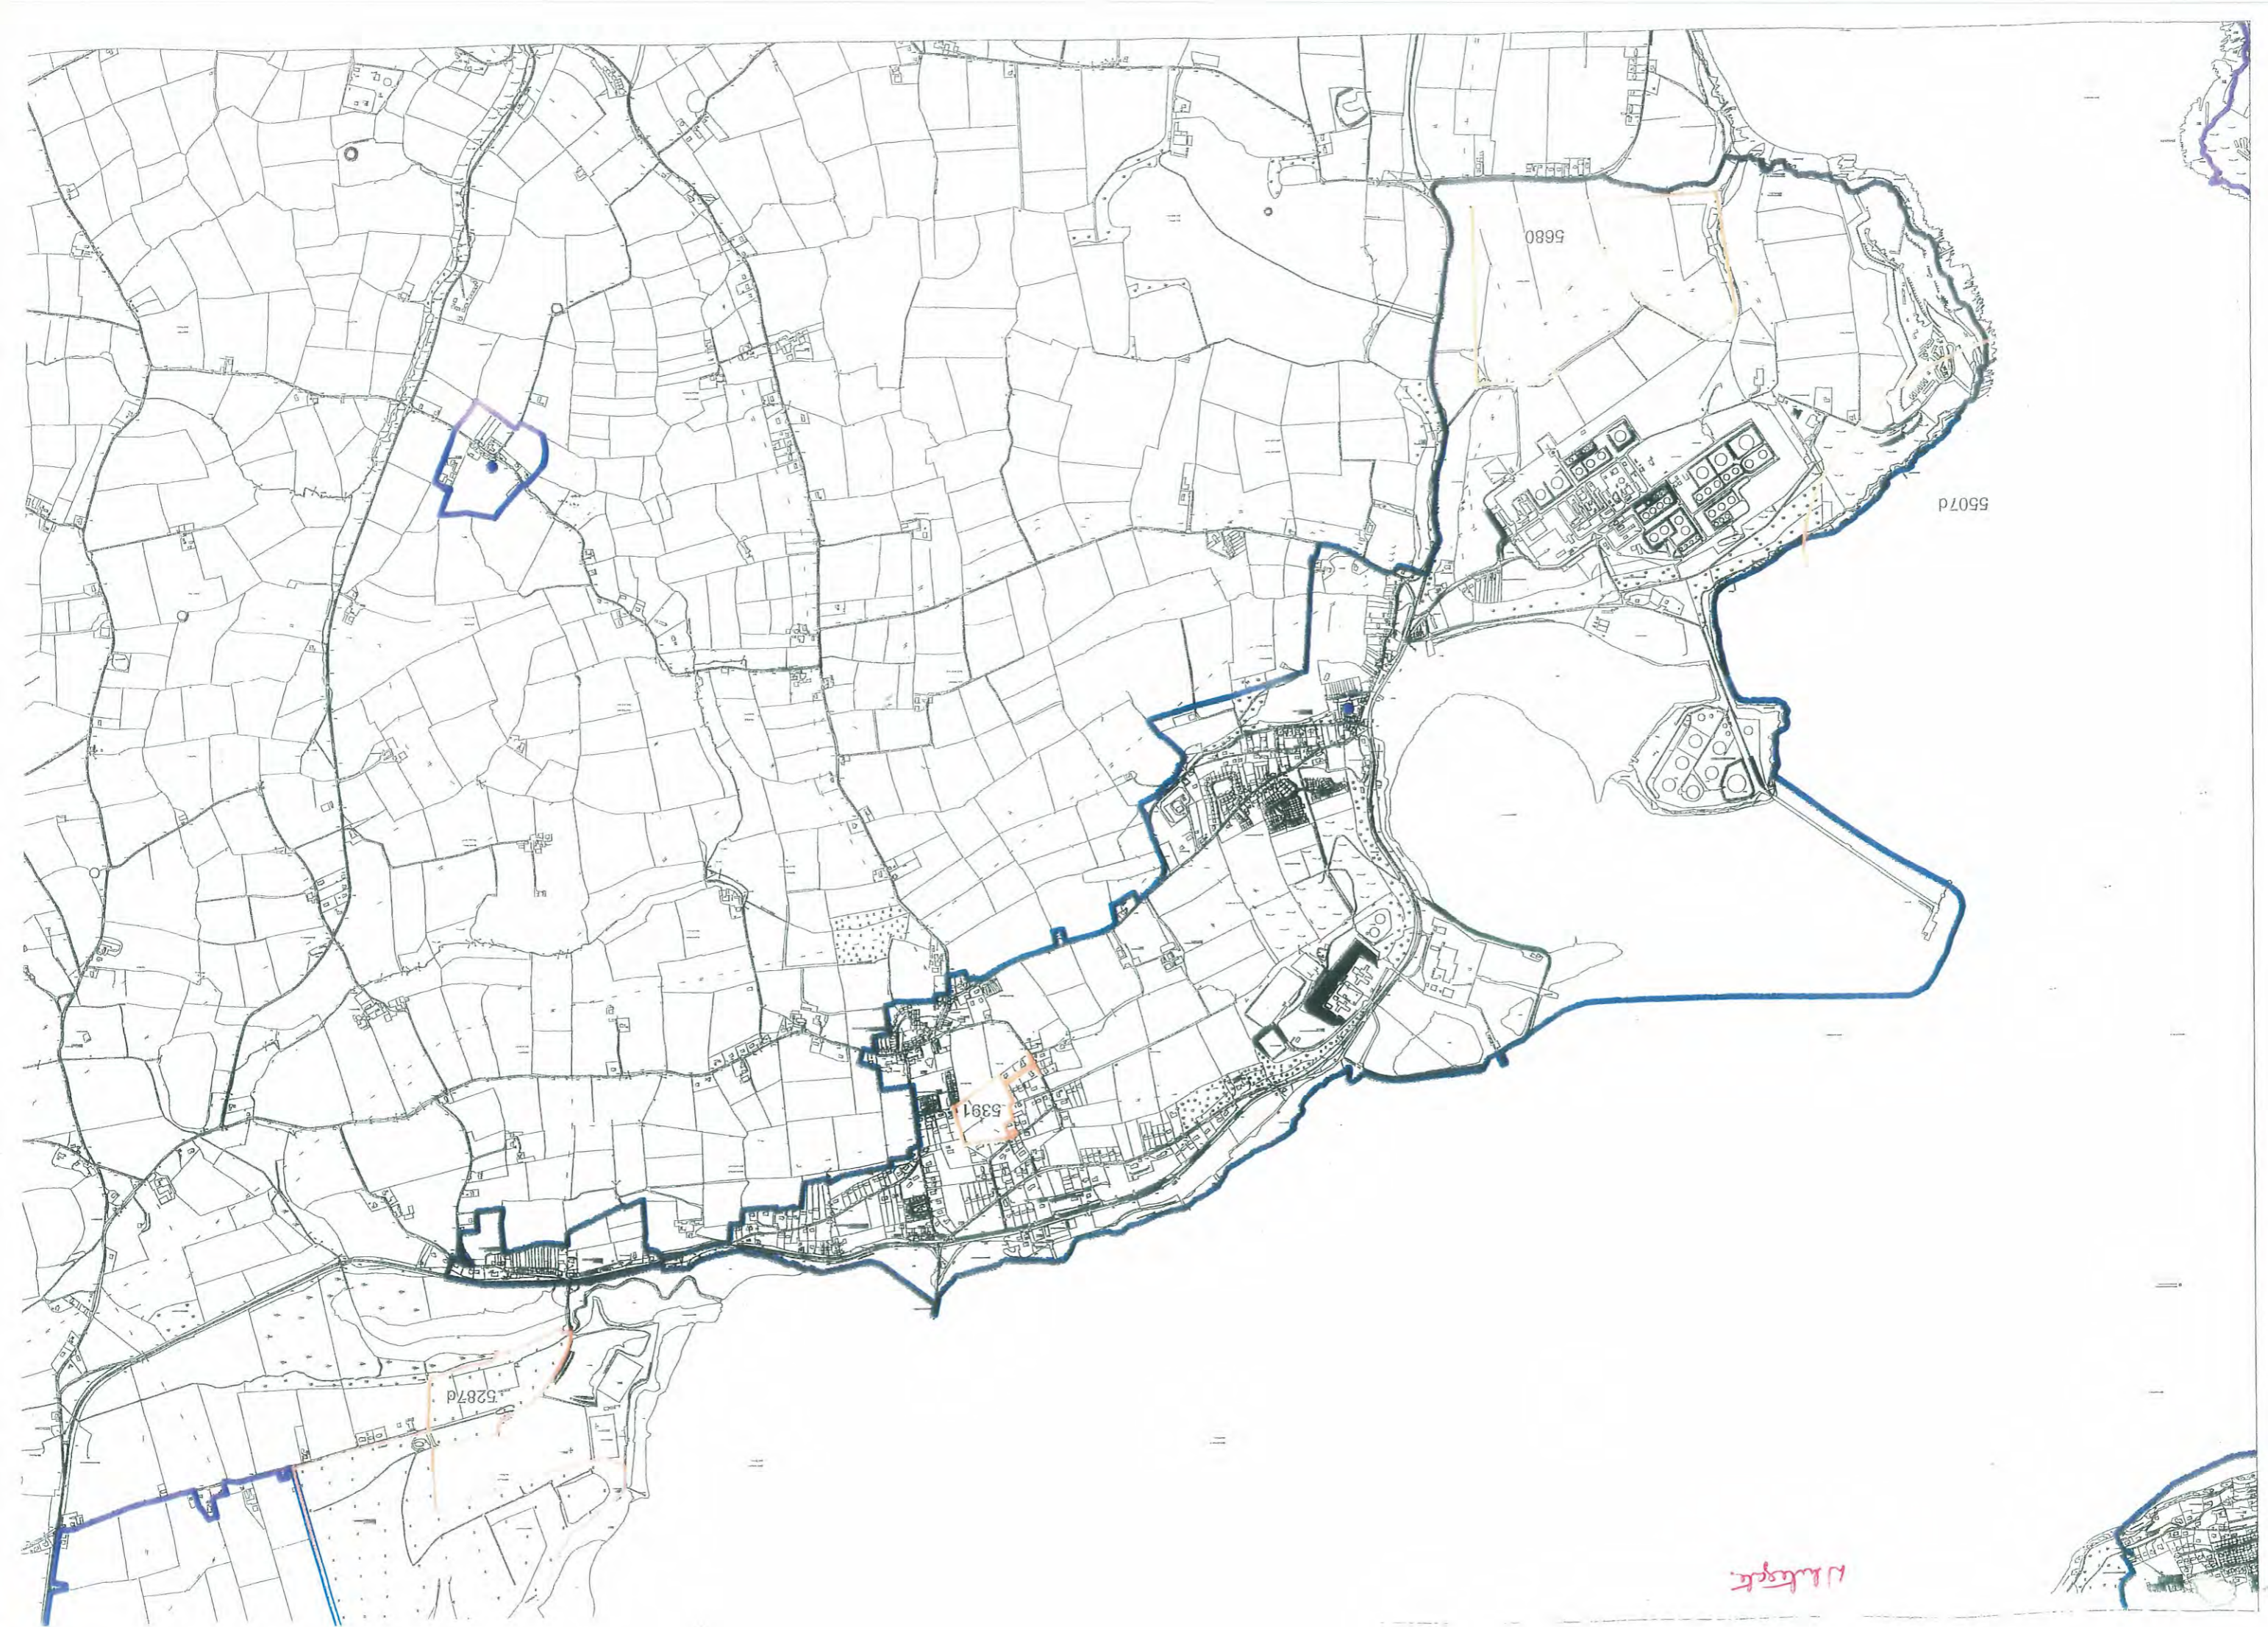

5495

5649

5471

5512

Coho

Handwritten red text: "Housley" with a horizontal line above it.

W. Kestel

5681