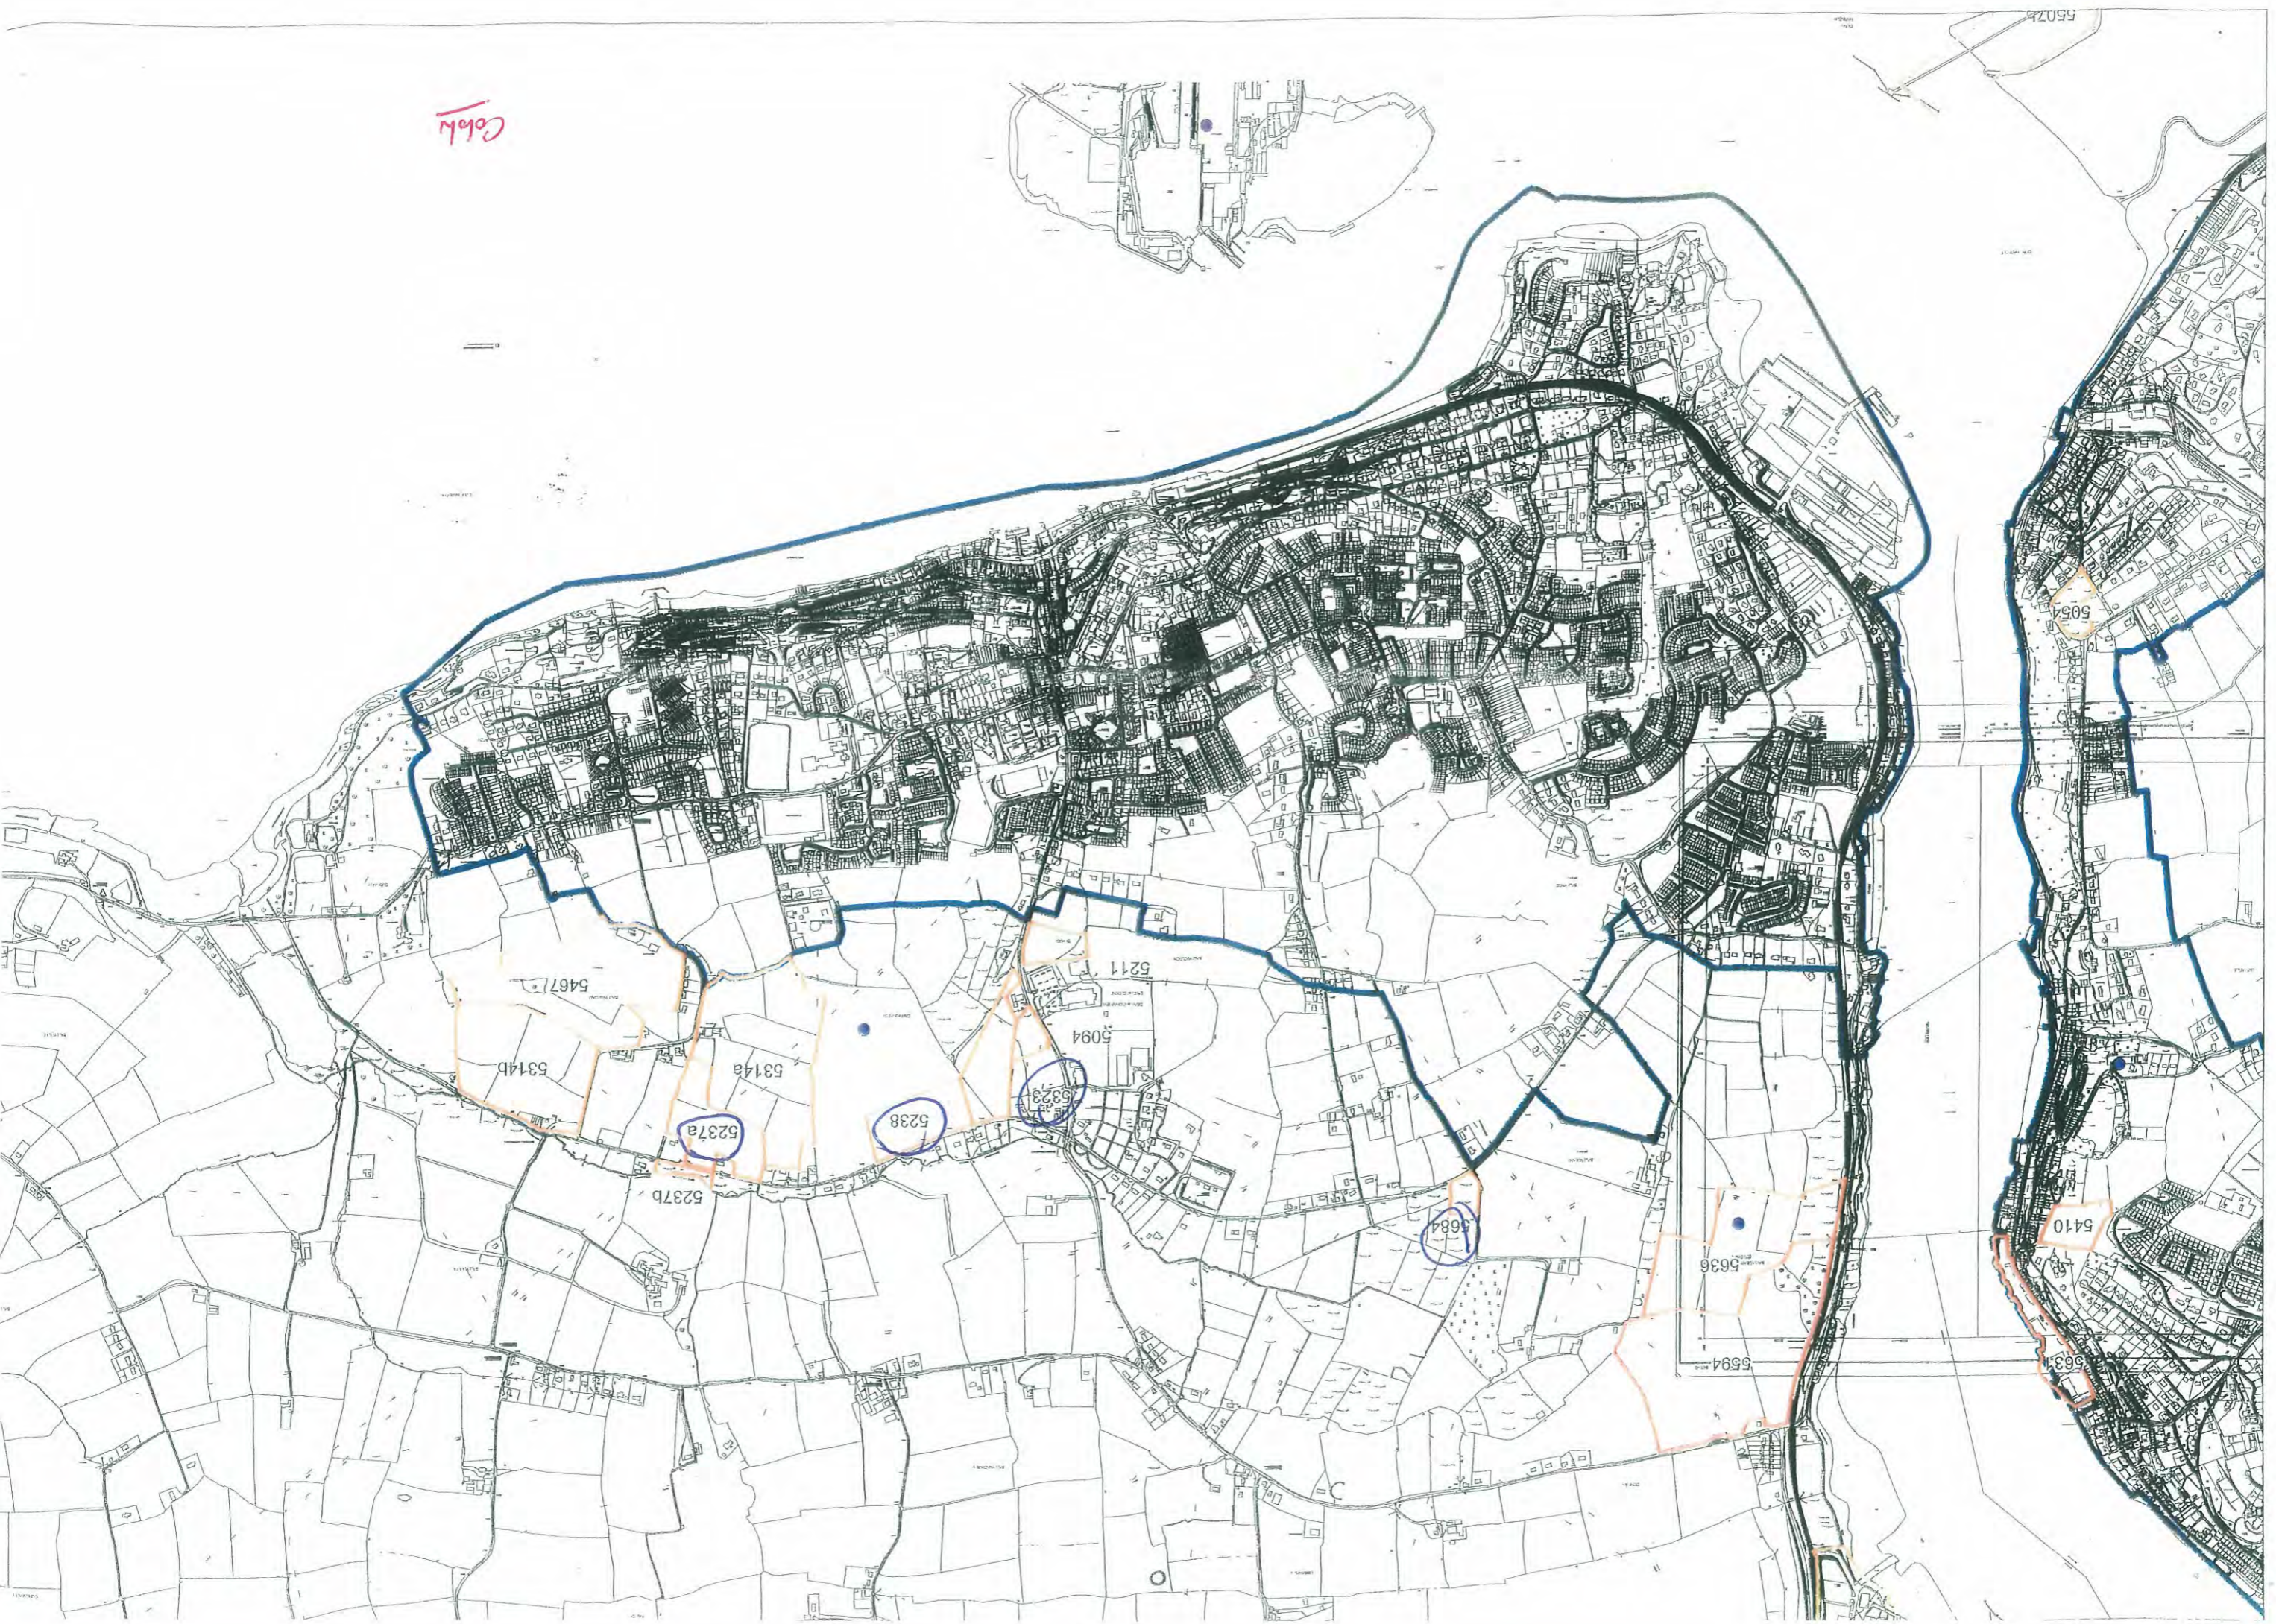

5495

5649

5471

5512

Coho

Handwritten red text: "Housley" with a horizontal line above it.

W. Kestel

5681