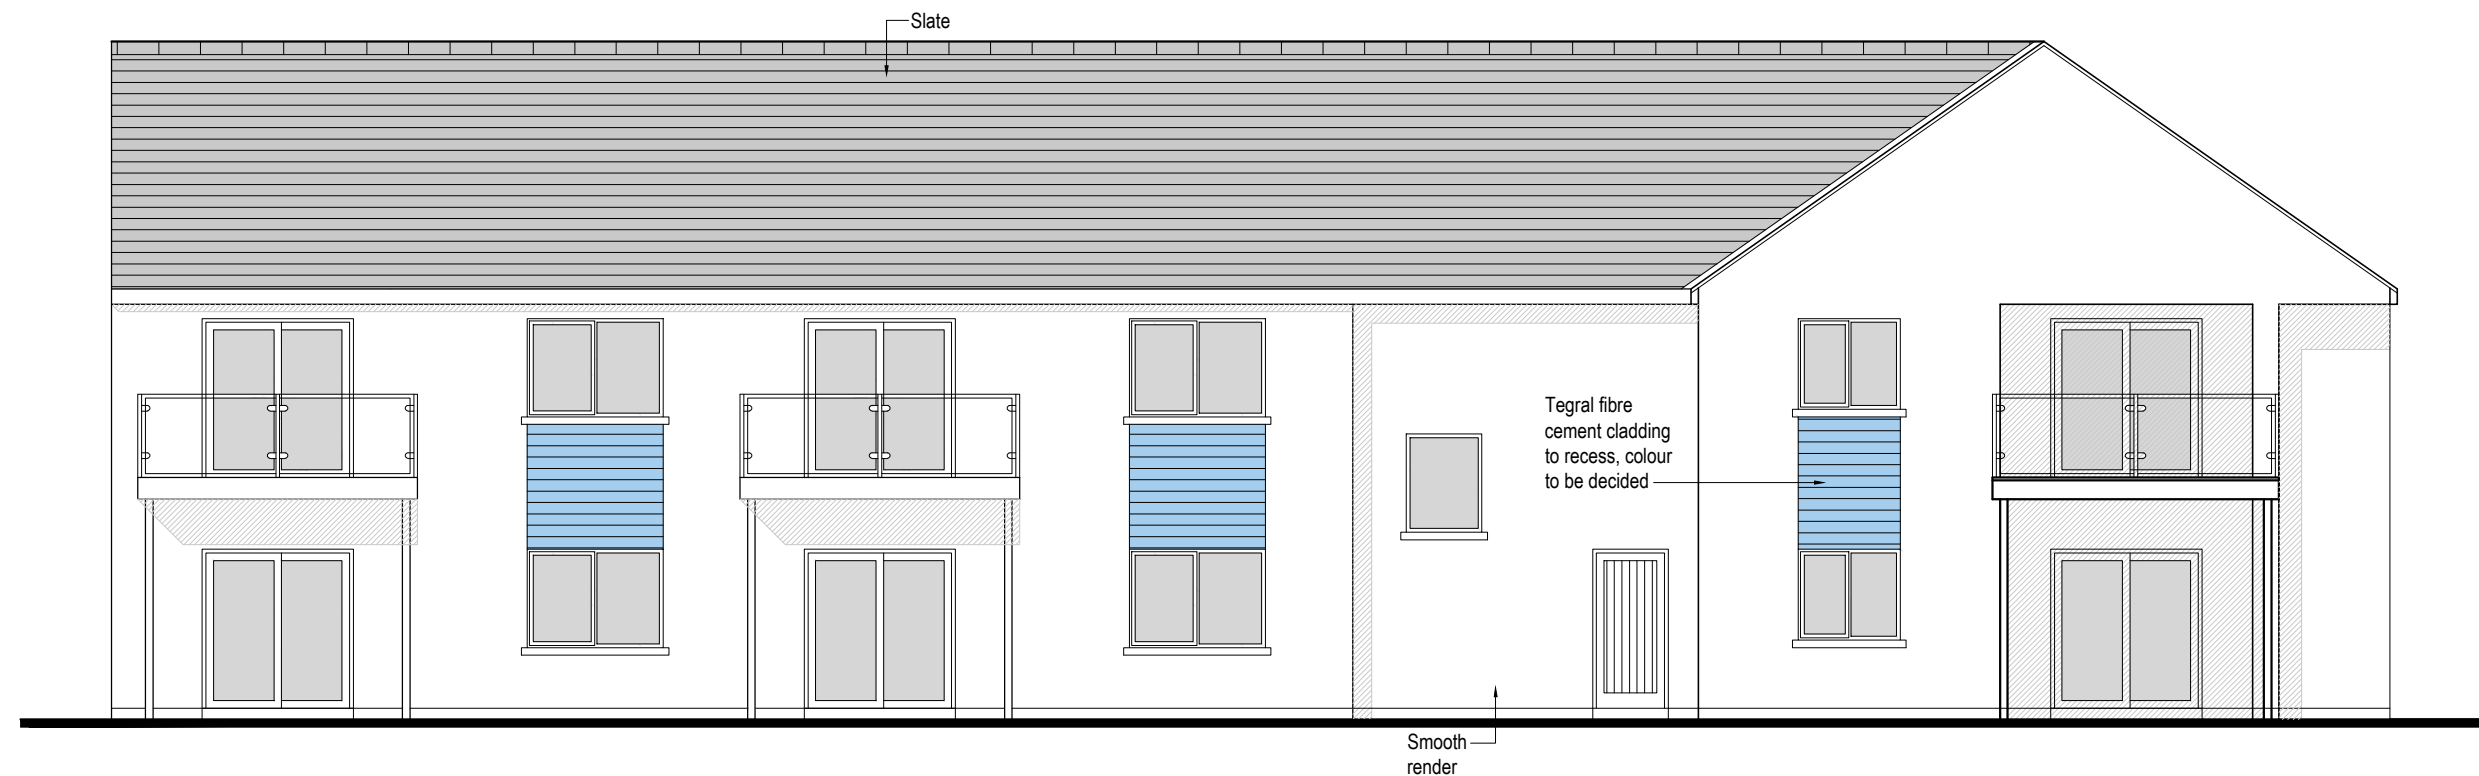

Elevation, Mardyke Street SCALE : 1 : 100

North West Elevation, SCALE : 1 : 100

Rev.	Date.	Drawn	Checked	Details.	Drawing Title :	Project :	Scale :	Date :	Drawn :	DALY, BARRY & ASSOCIATES ARCHITECTS & PLANNING CONSULTANTS GLENGARRIFF ROAD, BANTRY, CO.CORK Tel: 027 51026 Fax: 027 51019 E-mail: info@dalybarry.ie
					Proposed : Elevations	Proposed Development at : Mardyke Street, Skibbereen, Co. Cork.	1 : 100 @ A3	OCT. '23	S.C.	
					Client : Skibbereen Geriatric Society		Drawing Number : 4286-S3-03	Revision :		
							Stage : CAS Stage 3			