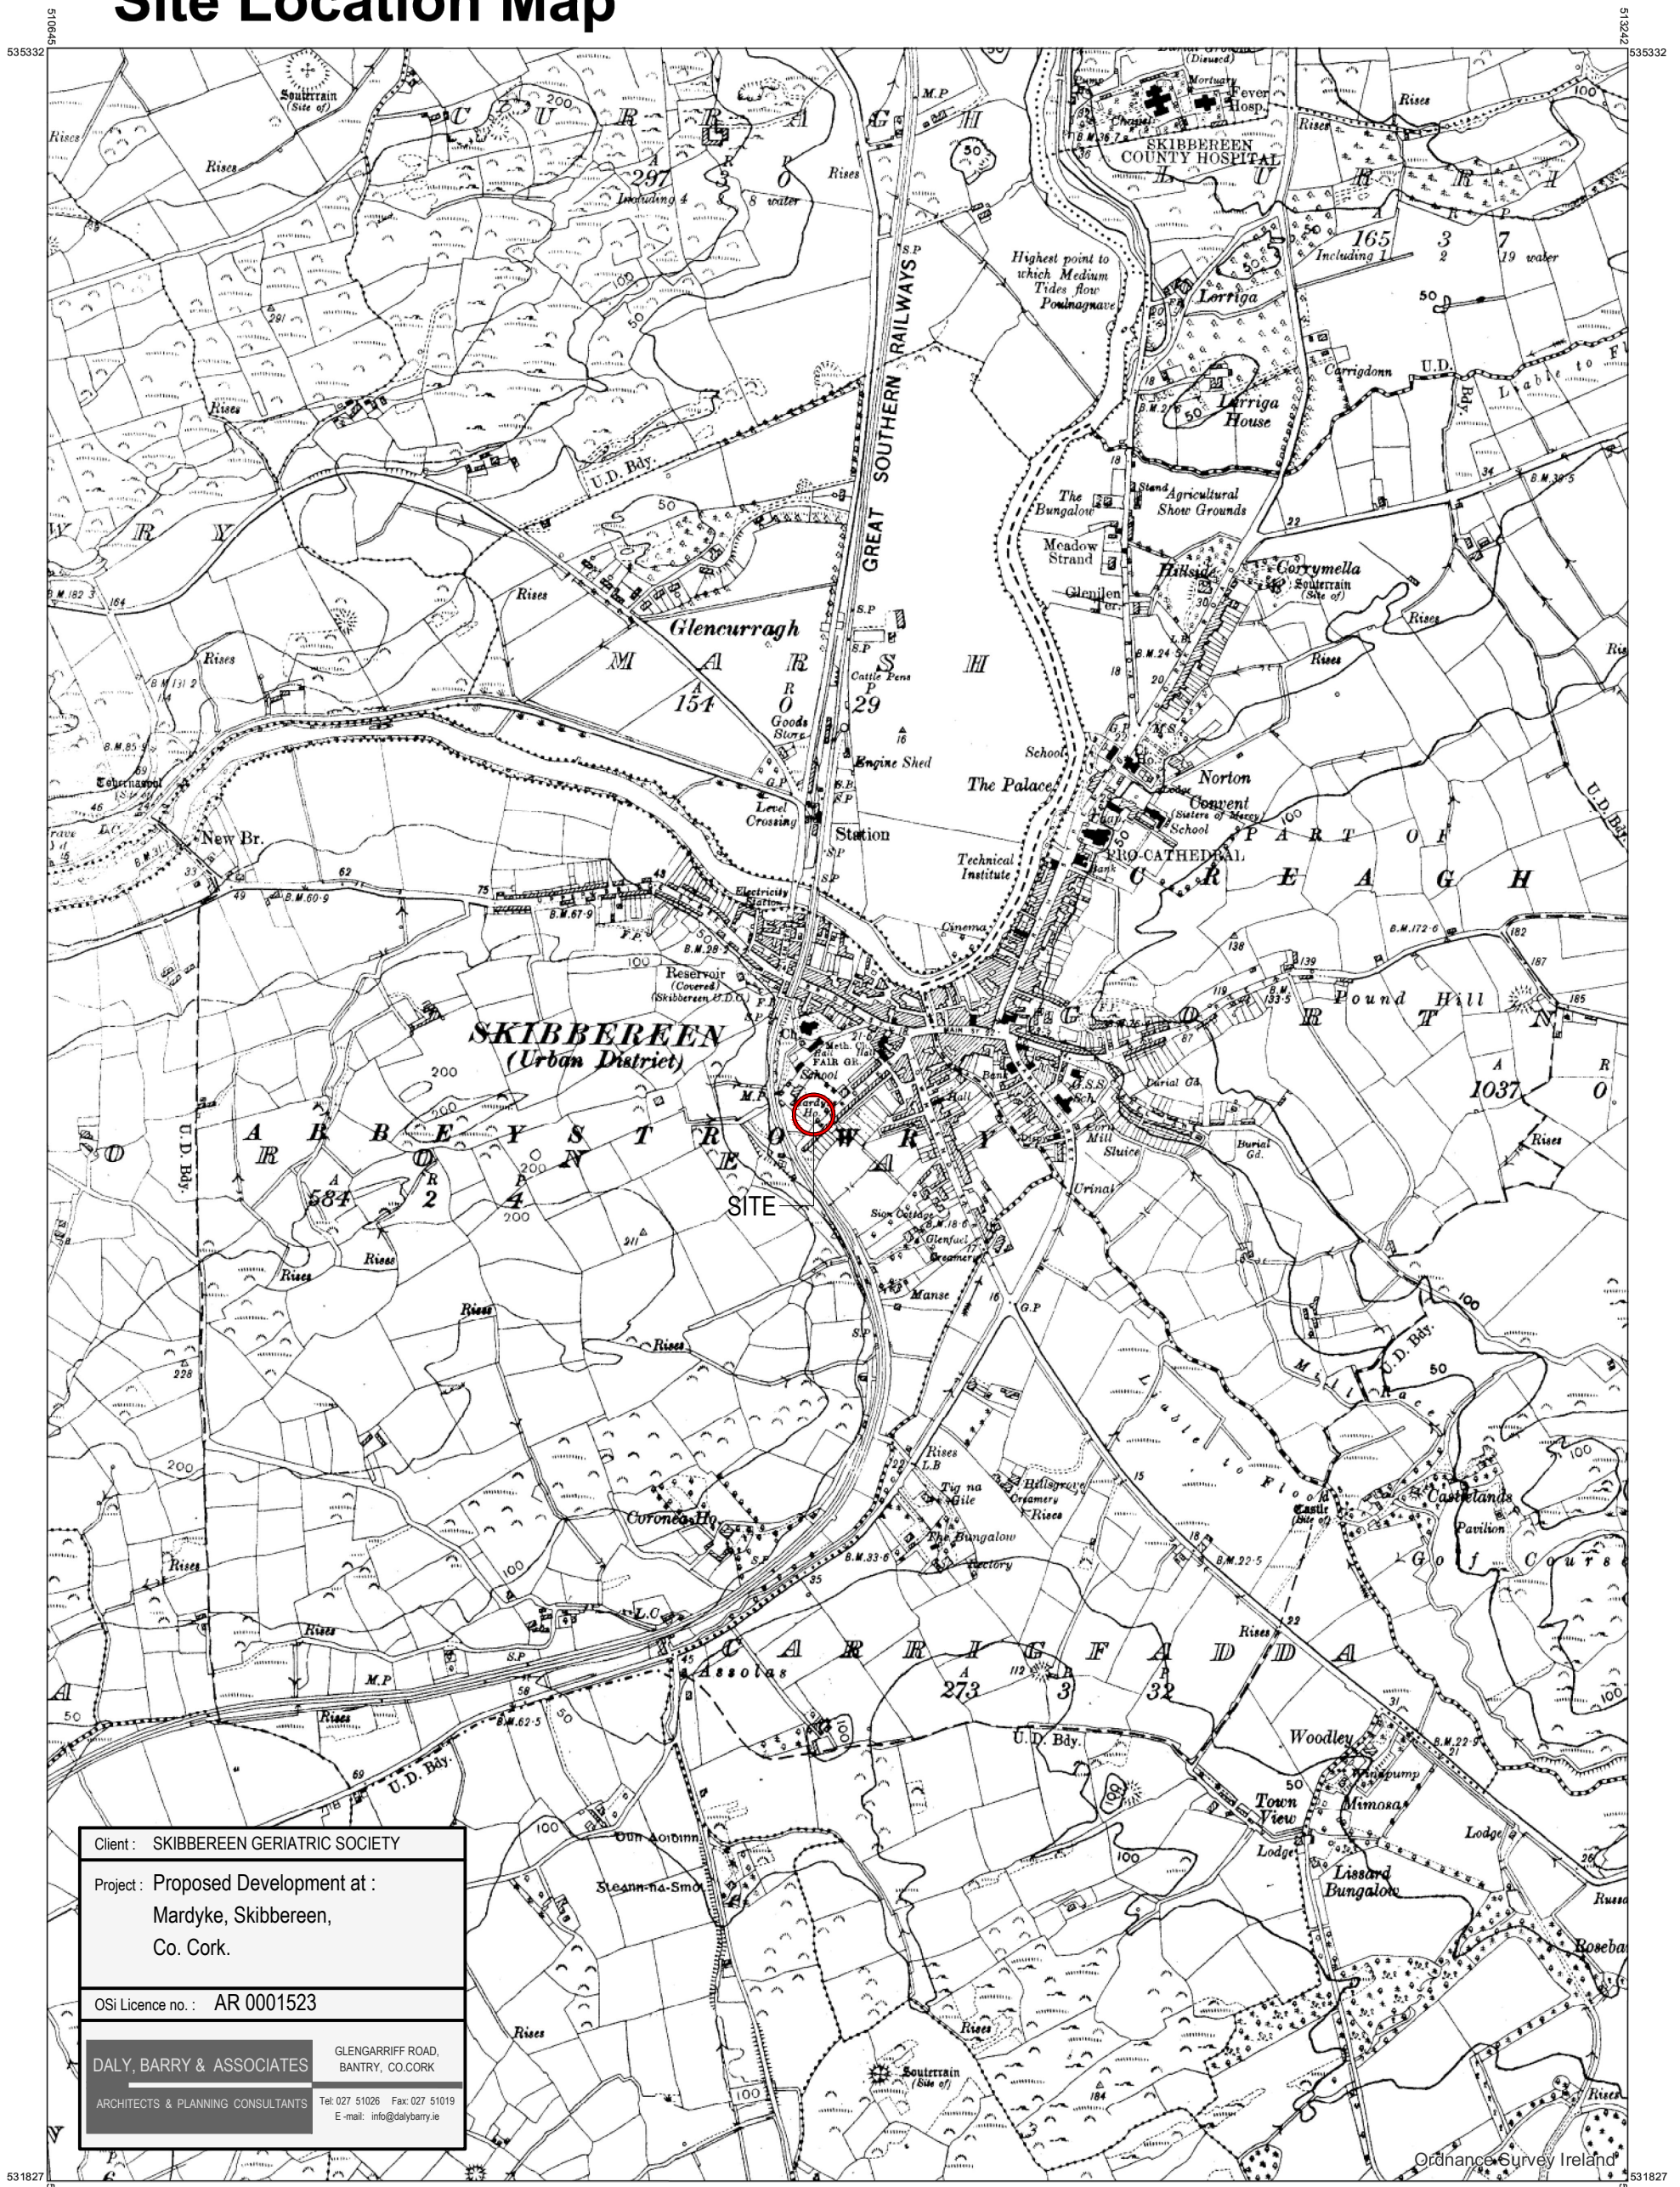

# Site Location Map

Client : SKIBBEREEN GERIATRIC SOCIETY

Project : Proposed Development at :  
Mardyke, Skibbereen,  
Co. Cork.

OSi Licence no. : AR 0001523

**DALY, BARRY & ASSOCIATES** GLENGARRIFF ROAD,  
BANTRY, CO.CORK

**MAP SHEETS:**  
CK141

**CAPTURE RESOLUTION:**  
The map objects are only accurate to the resolution at which they were captured. Output scale is not indicative of data capture scale. Further information is available at: <http://www.osi.ie>; search 'Capture Resolution'

Ordnance Survey maps never show legal property boundaries, nor do they show ownership of physical features.

Unauthorised reproduction infringes Ordnance Survey Ireland and Government of Ireland copyright.